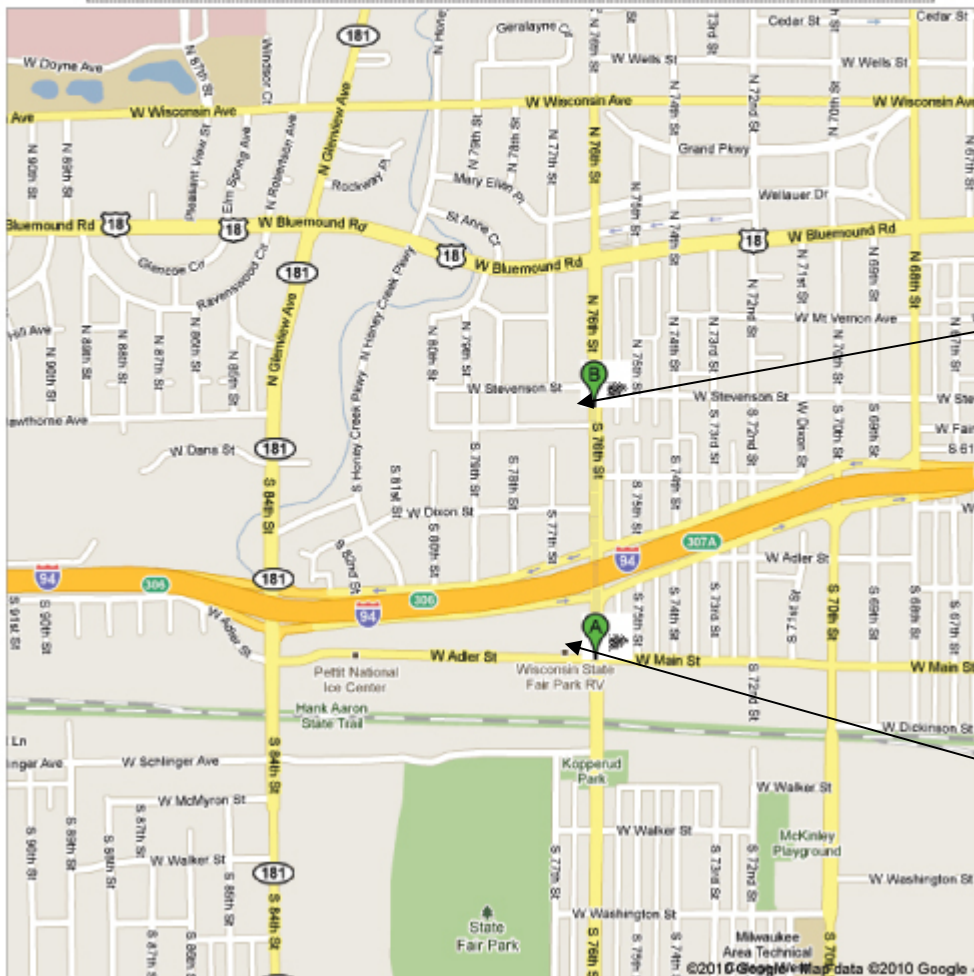

Shuttle Hours

Saturday, March 6th 7:30am- 10:00pm
Sunday, March 7th 7:30am- 9:00pm

Leaves Park & Ride every 1/2 hour 7:30am, 8:00am, 8:30am...9:30pm
Leaves Pius XI High School 7:45am, 8:15am, 8:45am...9:45pm

The Park & Ride is 1/4 miles from the School. It is about a 5 minute shuttle, or a 8 minute walk.

Directions to Catholic Archdiocese Schools of
Milwaukee: Pius XI
135 North 76th Street, Milwaukee, WI 53213-3560
- (414) 290-7000
0.4 mi – about 8 mins

Walking directions are in beta.
Use caution – This route may be missing sidewalks or pedestrian paths.

Pius XI High School
135 N. 76th Street

Park & Ride
76th Street & Ader